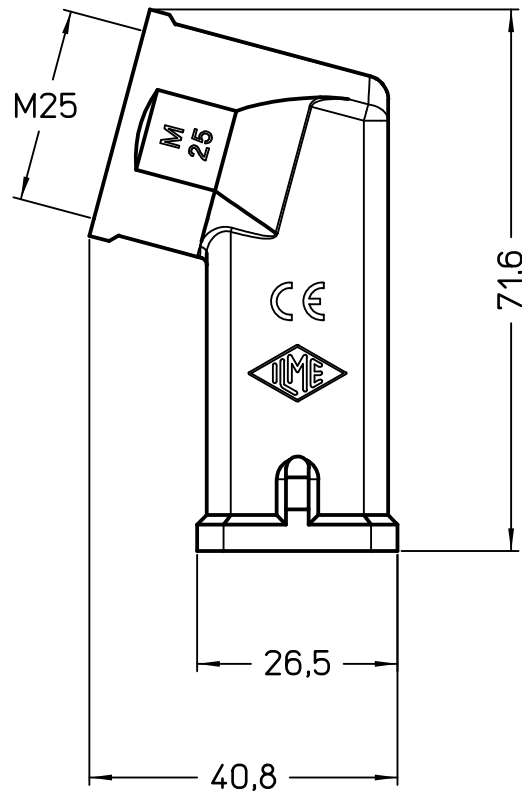

C

C

REV.	DATE	SIGNATURE

Dimensions in mm

Simplified representation with dimensions without tolerance

Original Size A4

Date 27/11/23

Sign. G. Renna

MKG VAN25

Angled insulating hood, black colour, M25 cable entry, with 2 pegs, with glued gasket

Scale 1:1