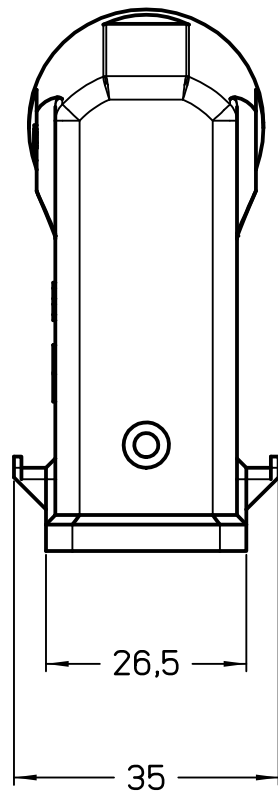

C

C

REV.	DATE	SIGNATURE

Dimensions in mm

Simplified representation with dimensions without tolerance

Original Size A4

Date 27/11/23

Sign. G. Renna

MKG VAN25

Angled insulating hood, black colour, M25 cable entry, with 2 pegs, with glued gasket

Scale 1:1